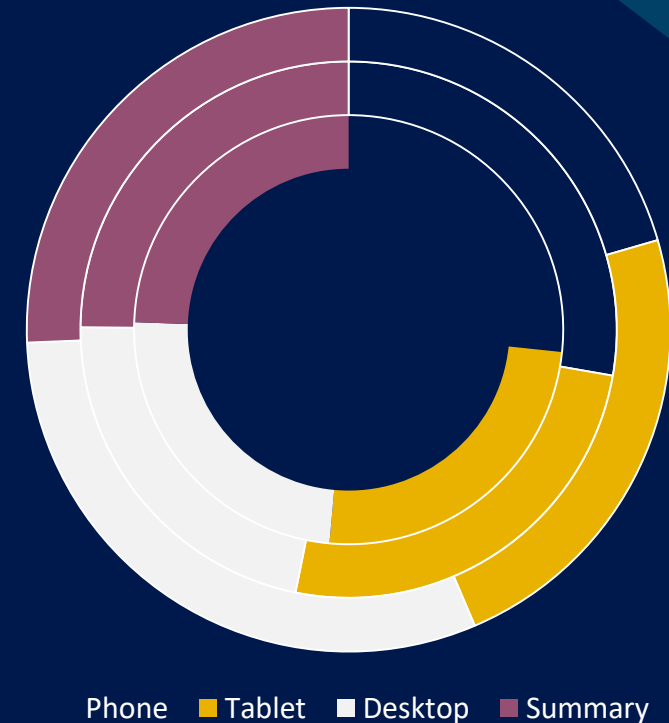

CART ABANDONMENT RETARGETING

The Norm

• Hurry! These Deals Won't Last!

Checkout Now

BUY NOW

• Don't Forget: You've Got Products in Your Cart

Why Abandoned Cart?

- Average cart abandonment rate - 77%
- Average abandonment rate on mobile phones – 84%
- Average abandoned cart emails open rates – 43%
- Average cart abandoned emails click rate – 20%
- Average abandoned cart emails conversion – 10%

Online Cart Abandonment

A detailed photograph of industrial machinery, likely a steam engine or boiler system. The image is filled with various components, including pipes, valves, and a large metal grate. Several prominent yellow handwheels on valves are scattered throughout the scene, providing a strong color contrast against the metallic and blue tones of the machinery. The lighting is dramatic, with highlights and shadows that emphasize the textures and forms of the equipment.